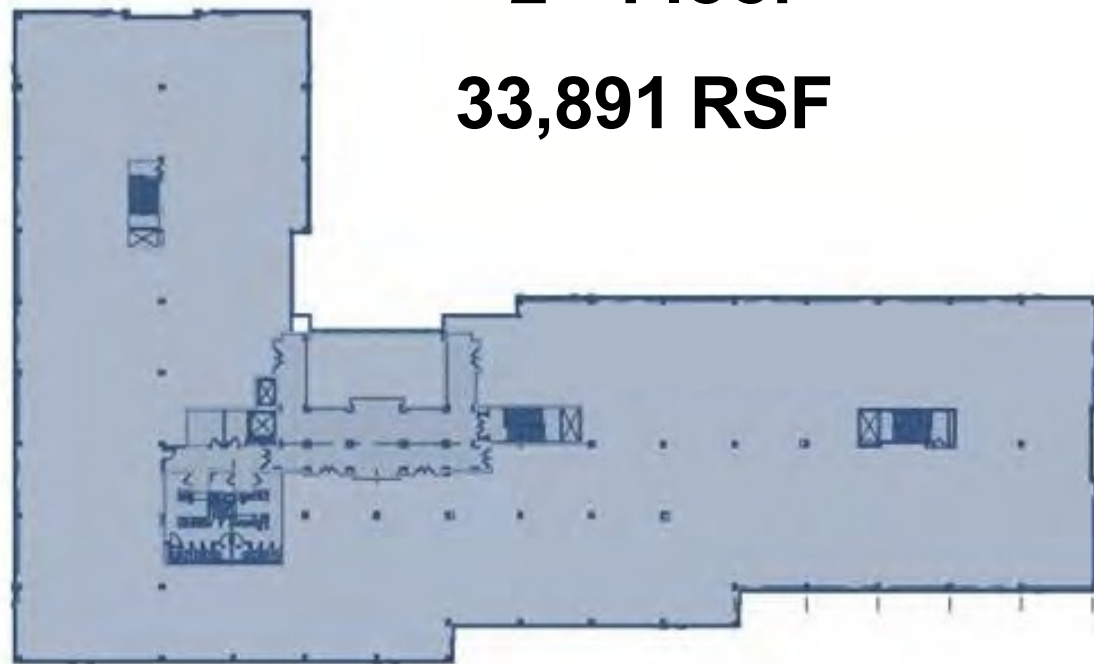

# 2100 Renaissance Boulevard Floor Plans

**1st Floor**  
**29,741 RSF**

**2nd Floor**  
**33,891 RSF**

**3rd Floor**  
**35,094 RSF**

# 15,471 Square Feet Available on the First Floor