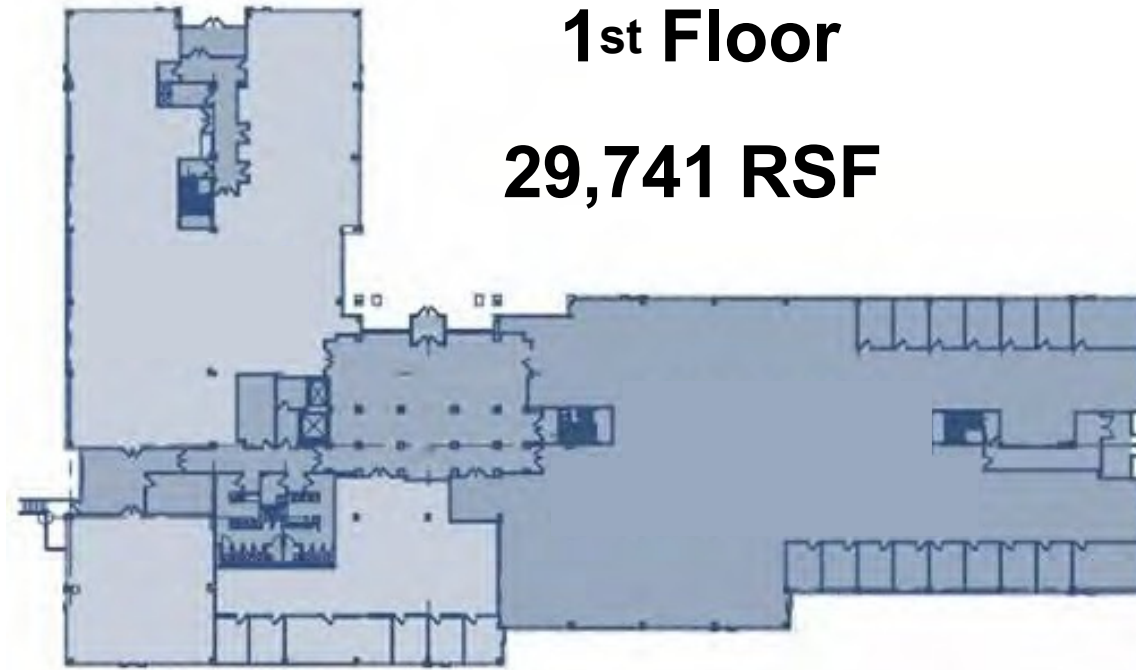

# 2100 Renaissance Boulevard Floor Plans

**1st Floor**  
**29,741 RSF**

**2nd Floor**  
**33,891 RSF**

**3rd Floor**  
**35,094 RSF**

# 15,471 Square Feet Available on the First Floor