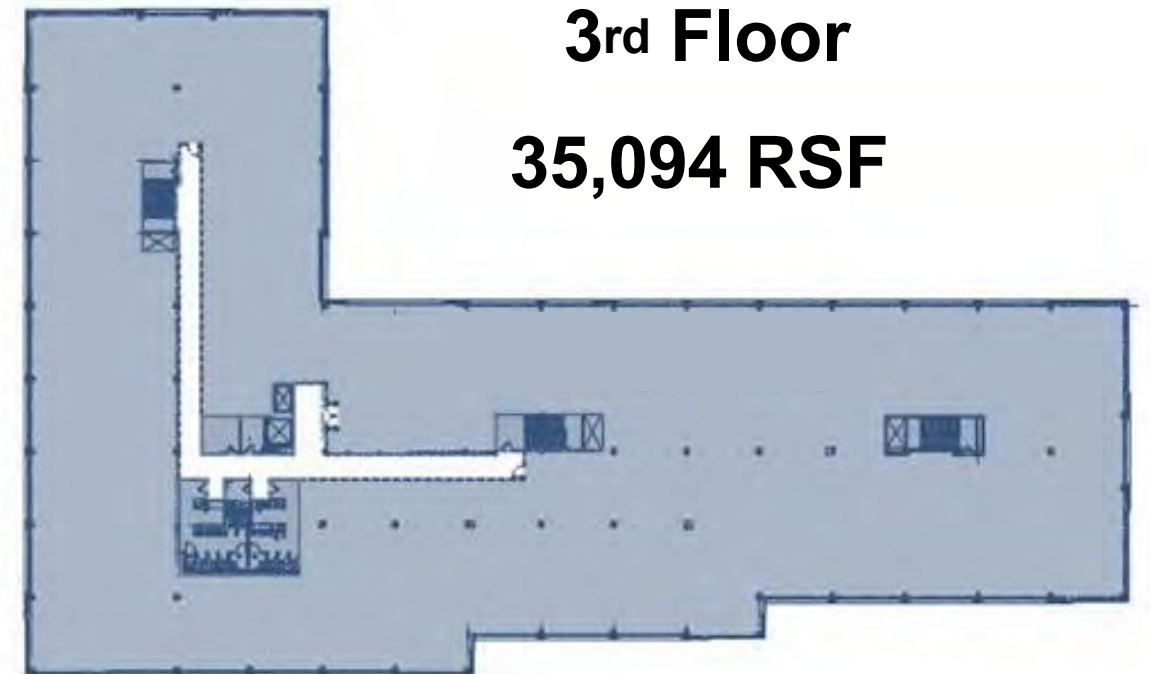

# 2100 Renaissance Boulevard Floor Plans

**1st Floor**  
**29,741 RSF**

**2nd Floor**  
**33,891 RSF**

**3rd Floor**  
**35,094 RSF**

# 15,471 Square Feet Available on the First Floor